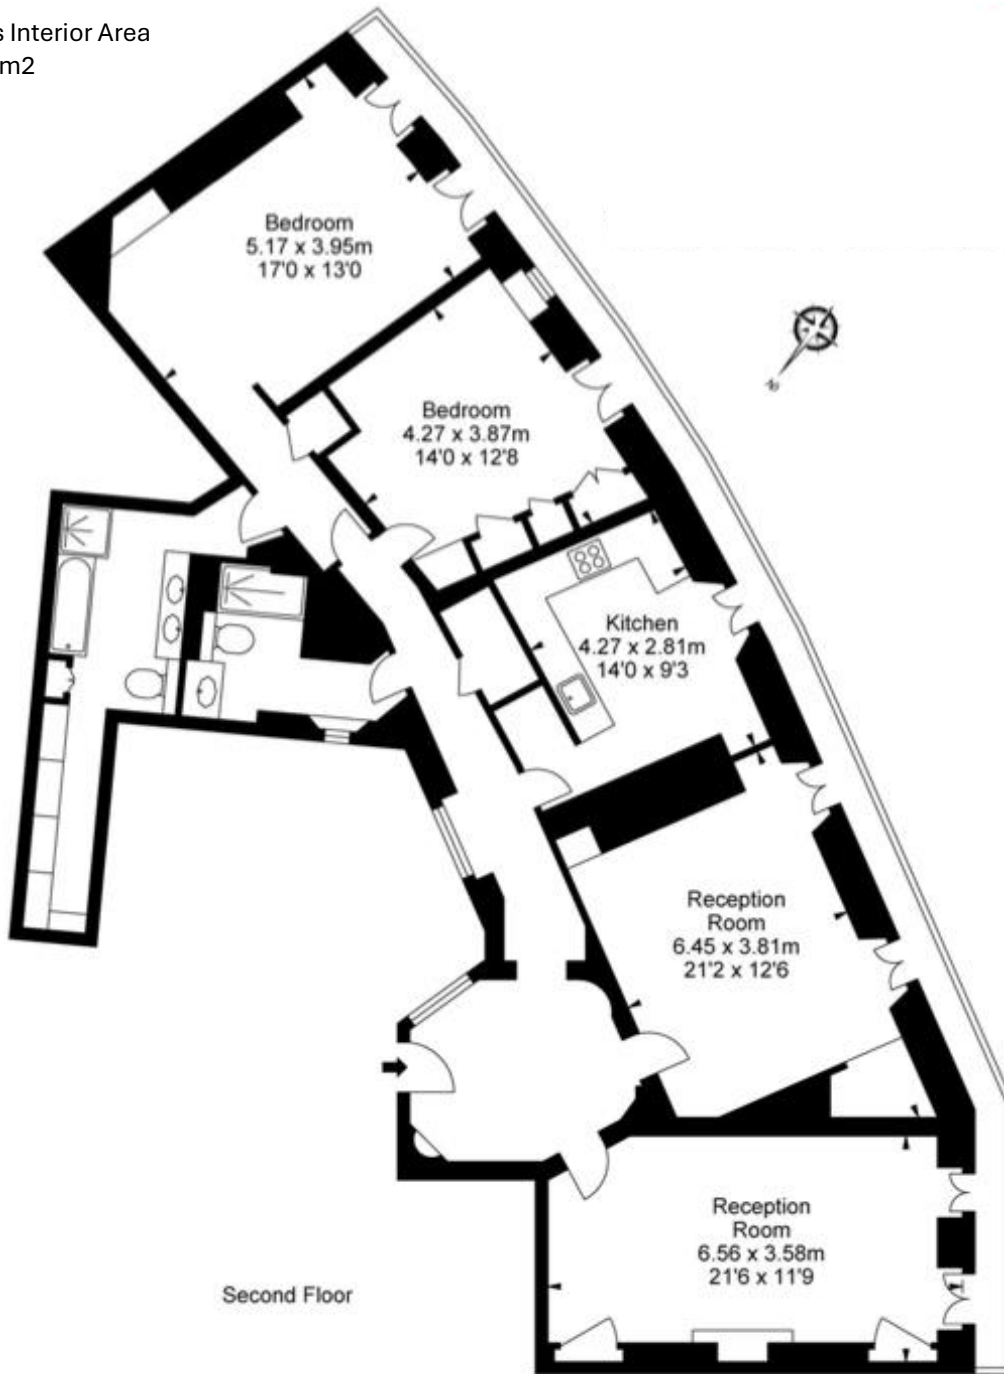

Albert Hall Mansions SW7

Approximate Gross Interior Area  
1,530 sq/ft 142.15 m<sup>2</sup>

This floor plan is for illustration and marketing purposes only. All measurements are approximate and purchase should not depend on it.